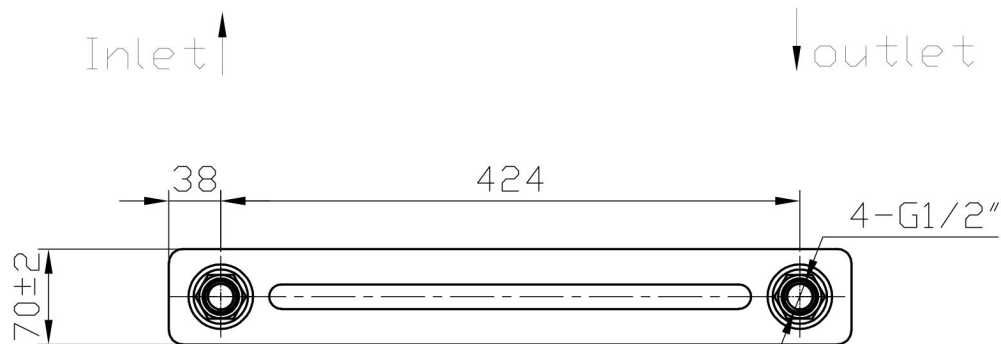

Imperia 2 Column Multirail 832 x 500mm. Technical Drawing

Unit: mm

Eastbrook 
 Eastbrook Road, Gloucester GL4 3DB
 Technical Helpline : 01452 317890
 Mon - Fri / 8am - 5pm
 Email : technical@eastbrookco.com