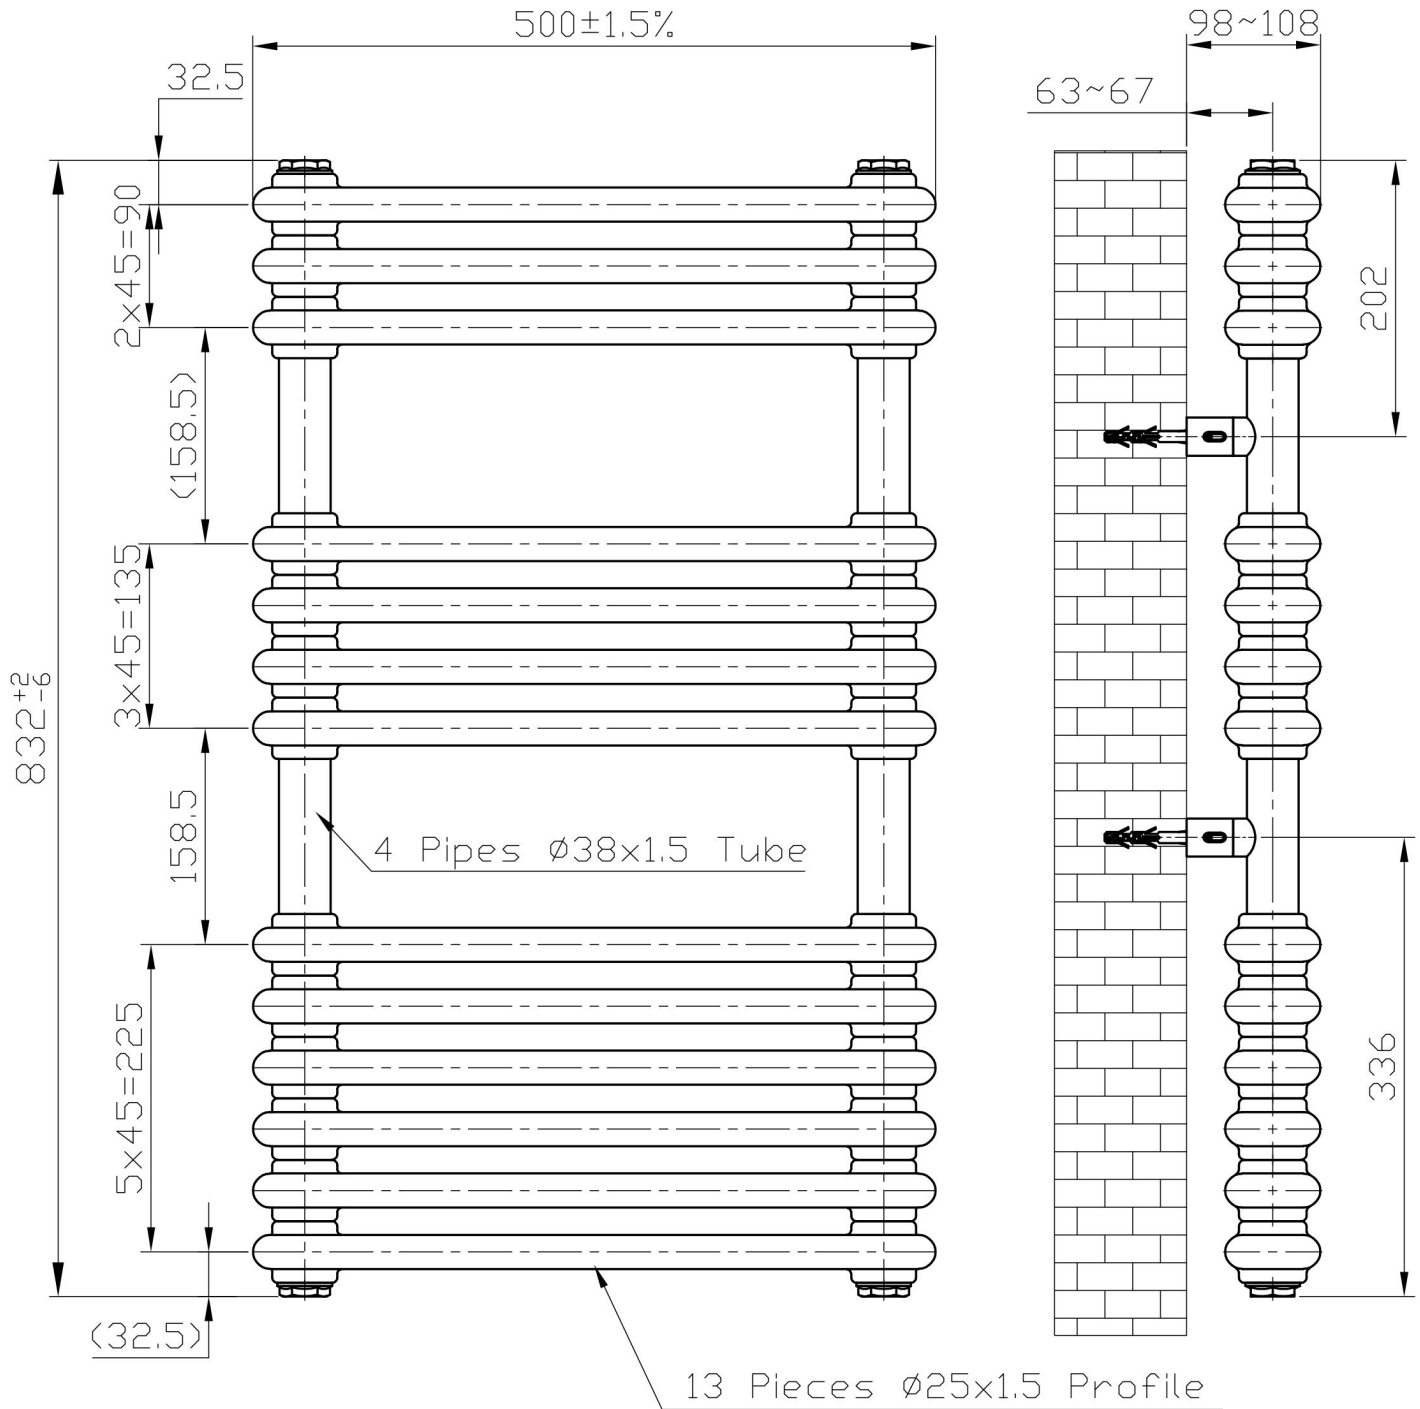

Imperia 2 Column Multirail 832 x 500mm. Technical Drawing

Unit: mm

Eastbrook 
 Eastbrook Road, Gloucester GL4 3DB
 Technical Helpline : 01452 317890
 Mon - Fri / 8am - 5pm
 Email : technical@eastbrookco.com